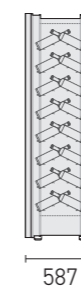

Bottiglie orizzontali  
Horizontal bottles

🌡️  
+4 / +18

Bottiglie inclinate  
Reclined bottles

🌡️  
+4 / +18

**NVP-H10** (professional)  
**NVD-H10** (home)

mm

920 x 397 x 1890

60

**NVP-M12** (professional)  
**NVD-M12** (home)

mm

920 x 551 x 1890

112

**NVP-M10** (professional)  
**NVD-M10** (home)

mm

920 x 551 x 1890

120

**NVP-C12** (professional)  
**NVD-C12** (home)

mm

920 x 587 x 1890

112

**NVP-C10** (professional)  
**NVD-C10** (home)

mm

920 x 587 x 1890

120

mm  
 920 x 551 x 1890 128

**NVP-H14** (professional)  
**NVD-H14** (home)

mm  
 920 x 397 x 1890 54/64

**NVP-C13** (professional)  
**NVD-C13** (home)

mm  
 900 x 587 x 1858 128

**NVP-M14** (professional)  
**NVD-M14** (home)