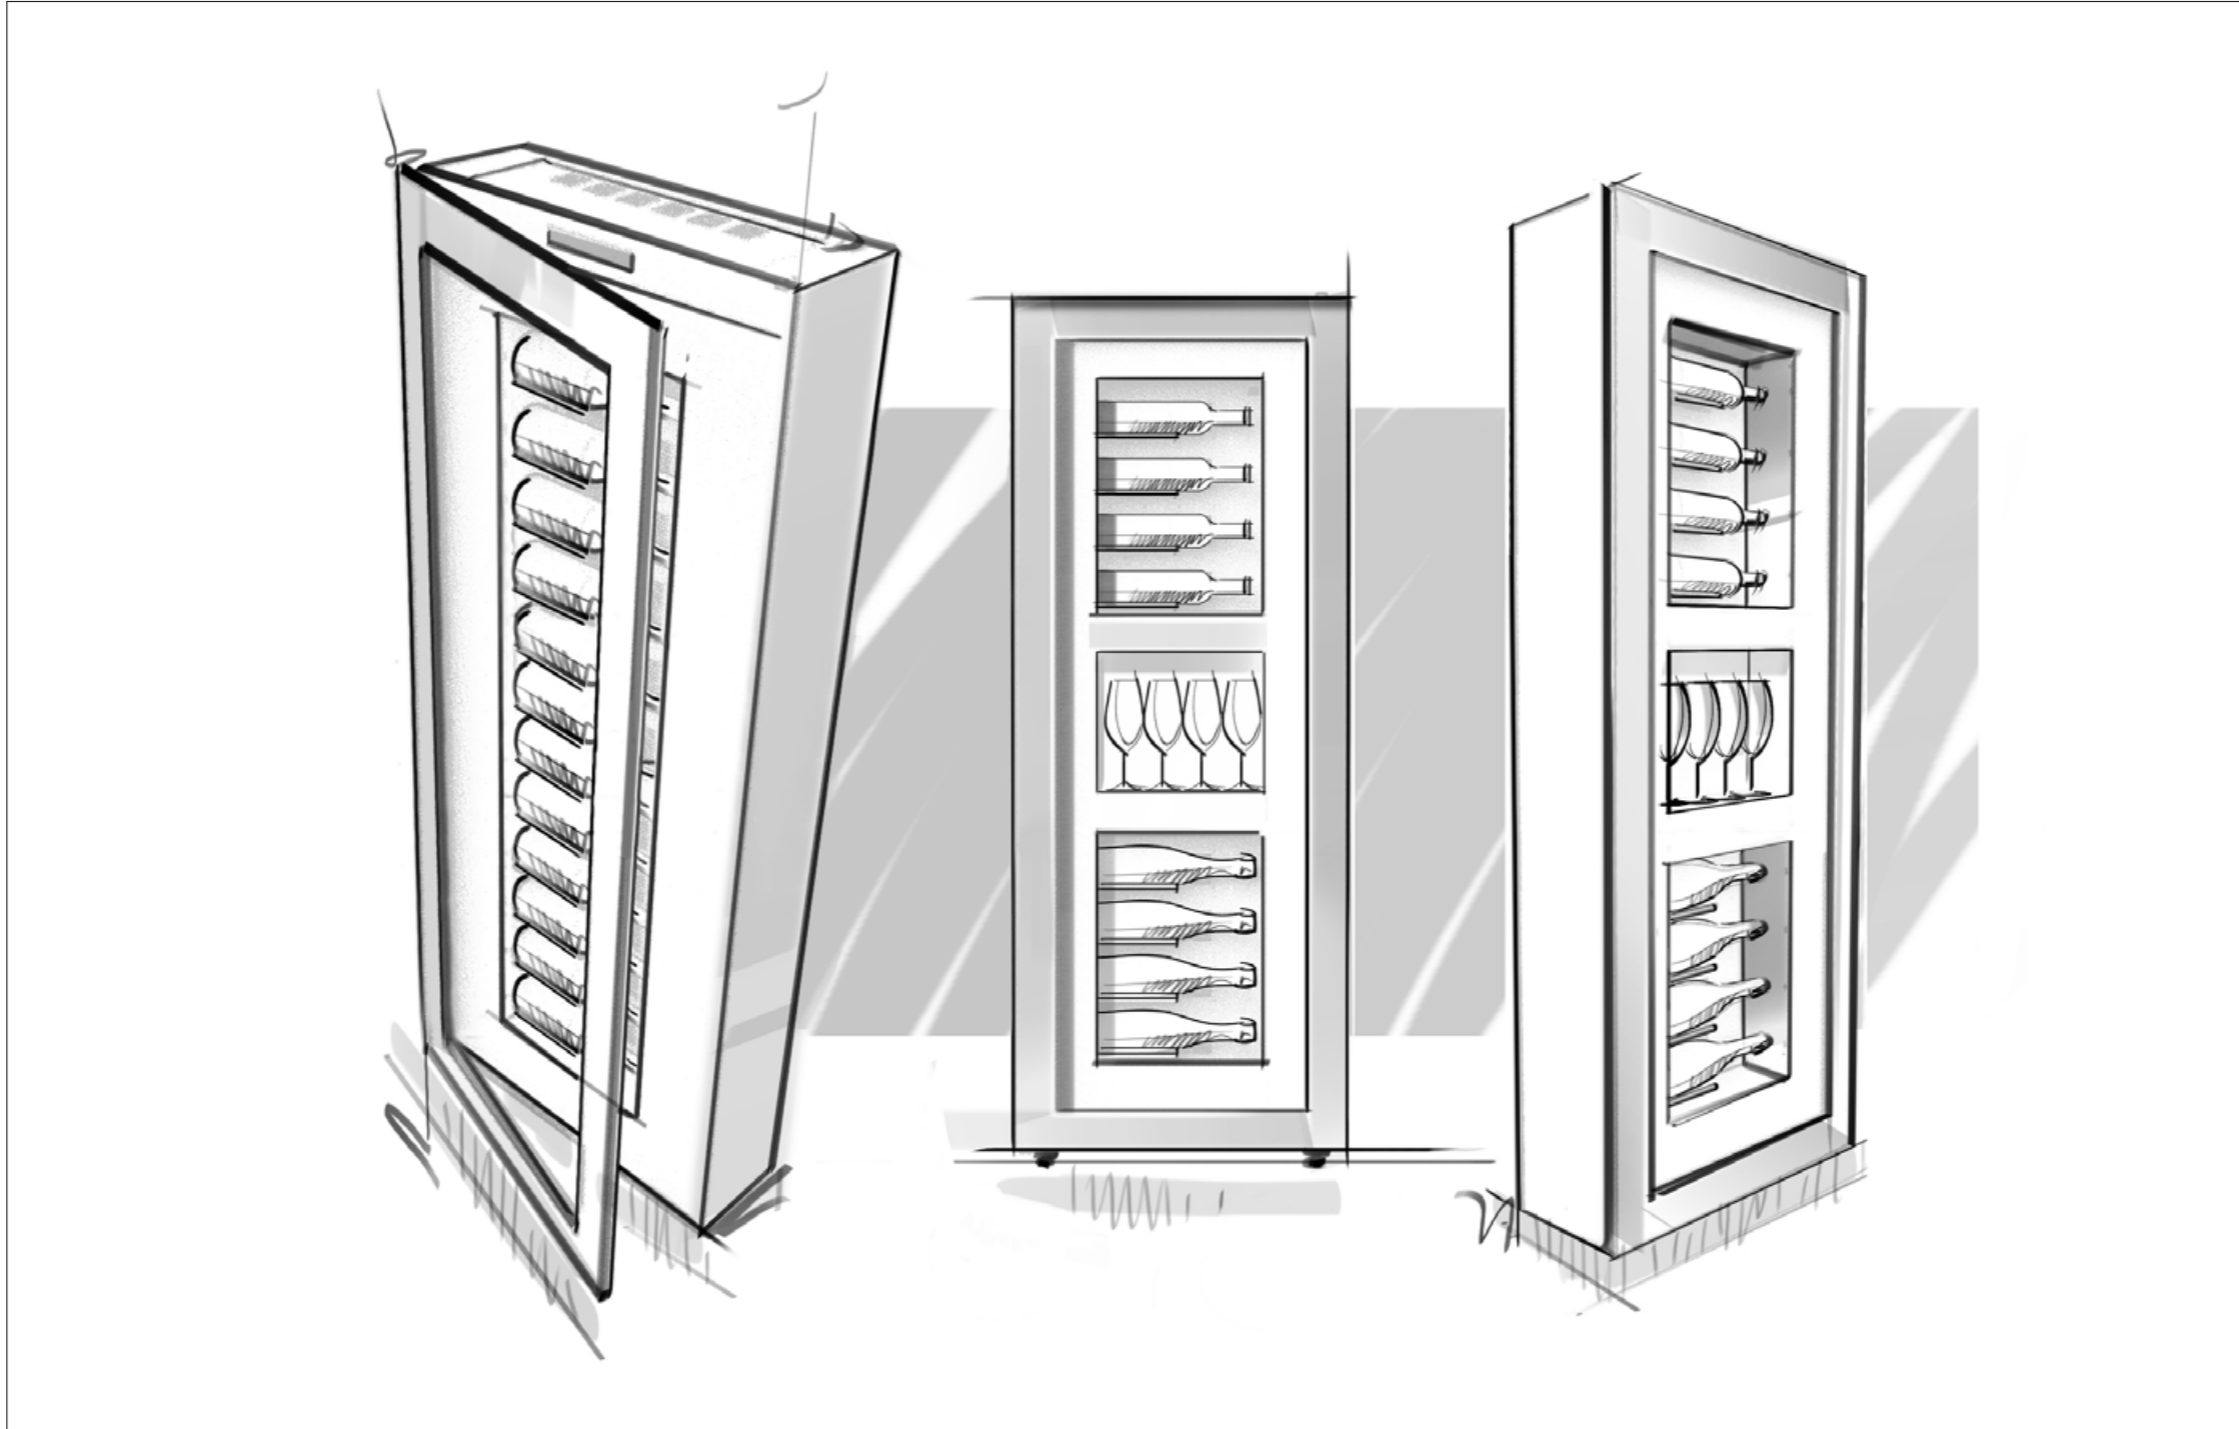

Emme 12

DELLA MARTA
ITALY

EMME 12

VETRINE UFFICIALI
OFFICIAL WINE COOLER

Associazione Italiana Sommelier

La Emme12 rappresenta la sintesi della vision del brand. Oggetto fortemente identitario segue il concept estetico della collezione Quadro Vino, facendo propria una tecnologia del freddo professionale. È in assoluto la vetrina per vino meno profonda al mondo. Le temperature differenziate consentono di conservare contemporaneamente sia vini bianchi che vini rossi.

Emme 12 represents a synthesis of the brand's vision. As a highly identitary object, it follows Quadro Vino's aesthetic concept, taking up technology from professional refrigeration. It is the world's slimmest wine cabinet. Differentiated temperatures allow for conservation of white and red wines at the same time.

The internal panel can be made of metal or eco leather with different effects and colors. This element, combined with the right outer frame, makes it possible to craft an object that is always unique.